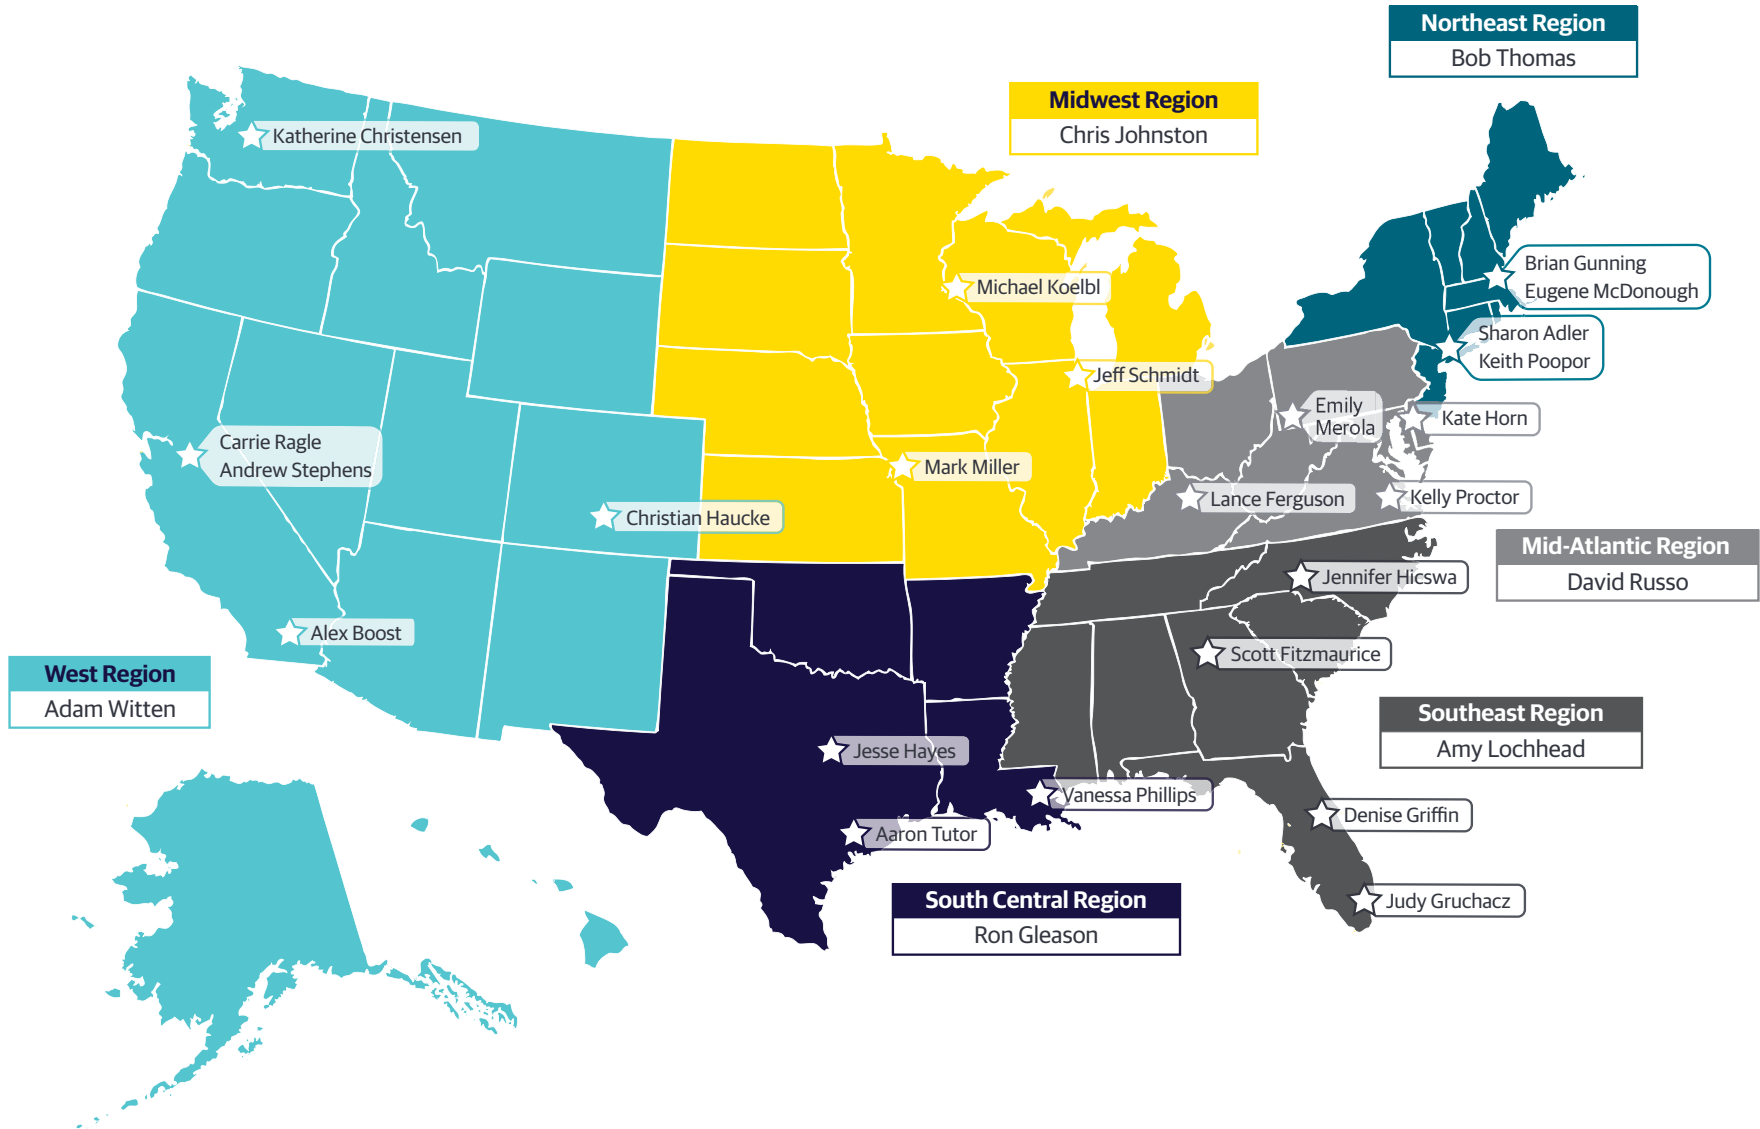

# Field Distribution Executive Map

Marc Orloff, Field Distribution General Manager

**Field Distribution General Manager**  
Marc Orloff

**Wholesale Distribution Executive**  
Ben Johnson

**Industry Distribution Construction**  
Ben Beauvais